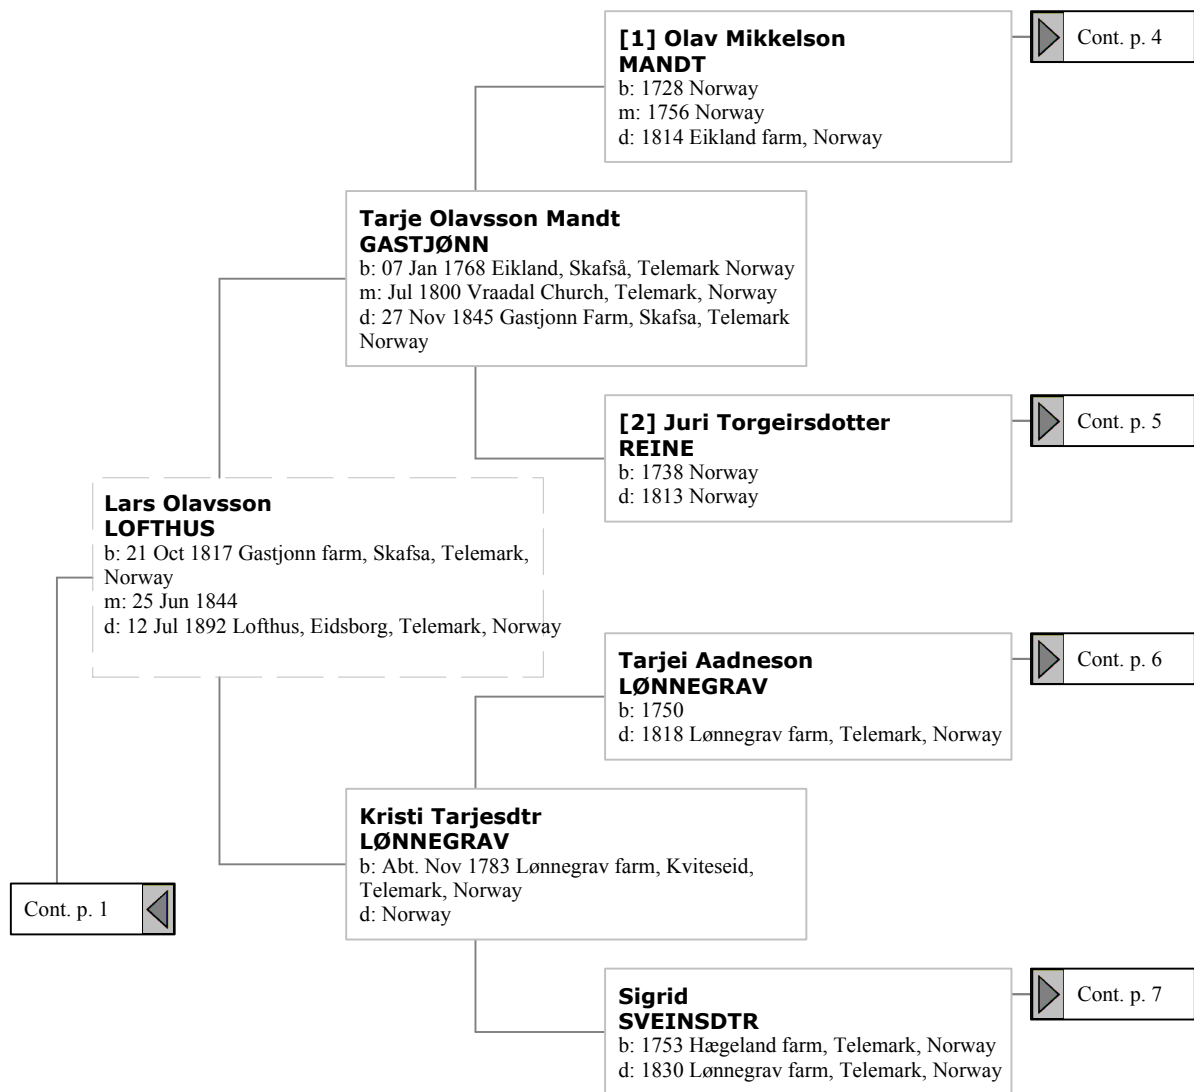

Ancestors of Lina Katherine Berge (1 of 7)

Ancestors of Lina Katherine Berge (2 of 7)

Ancestors of Lina Katherine Berge (3 of 7)

Ancestors of Lina Katherine Berge (4 of 7)

Ancestors of Lina Katherine Berge (5 of 7)

Cont. p. 2

**[2] Juri Torgeirsdotter
REINE**

b: 1738 Norway
d: 1813 Norway

**Tarjei
SAVISON**

**Sigrid
OLAVSDTR**

Ancestors of Lina Katherine Berge (6 of 7)

Ancestors of Lina Katherine Berge (7 of 7)