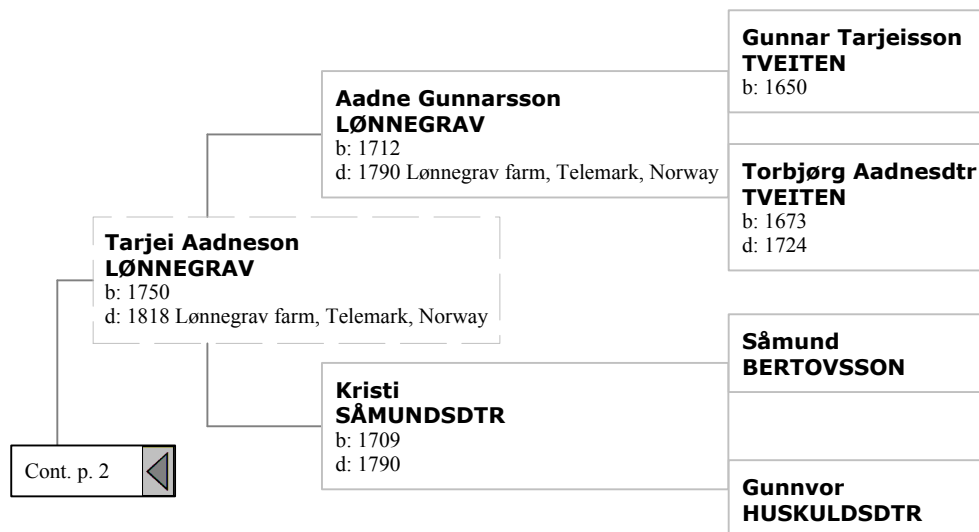

Cont. p. 2

**[2] Juri Torgeirsdotter
REINE**

b: 1738 Norway
d: 1813 Norway

**Tarjei
SAVISON**

**Sigrid
OLAVSDTR**

Ancestors of Lina Katherine Berge (6 of 7)

Ancestors of Lina Katherine Berge (7 of 7)