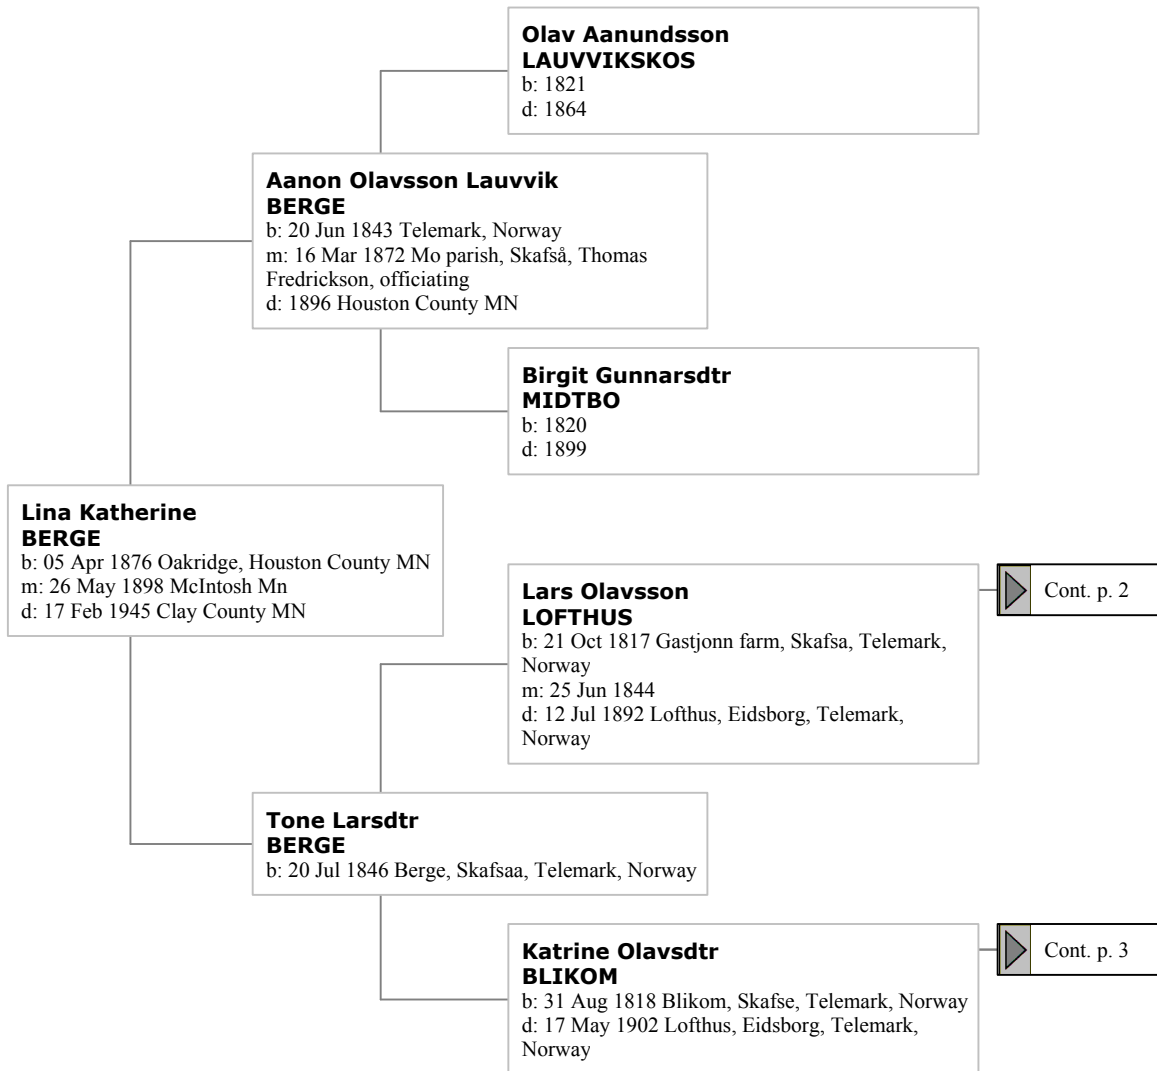

Ancestors of Lina Katherine Berge (1 of 7)

Ancestors of Lina Katherine Berge (2 of 7)

Ancestors of Lina Katherine Berge (3 of 7)

Ancestors of Lina Katherine Berge (4 of 7)

Ancestors of Lina Katherine Berge (5 of 7)

Cont. p. 2

**[2] Juri Torgeirsdotter
REINE**

b: 1738 Norway
d: 1813 Norway

**Tarjei
SAVISON**

**Sigrid
OLAVSDTR**

Ancestors of Lina Katherine Berge (6 of 7)

Ancestors of Lina Katherine Berge (7 of 7)