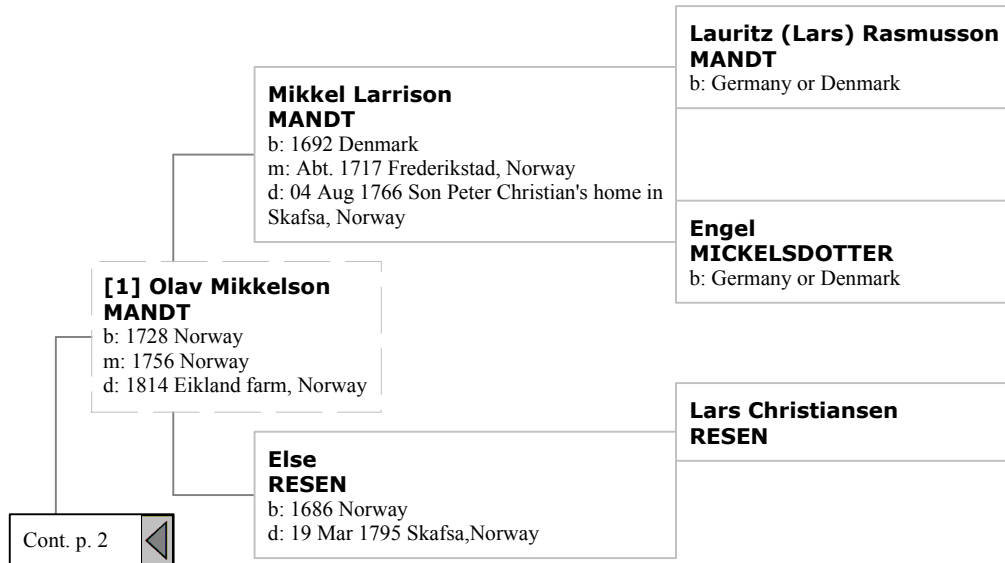

Ancestors of Lina Katherine Berge (1 of 7)

Ancestors of Lina Katherine Berge (2 of 7)

Ancestors of Lina Katherine Berge (3 of 7)

Ancestors of Lina Katherine Berge (4 of 7)

Ancestors of Lina Katherine Berge (5 of 7)

Cont. p. 2

**[2] Juri Torgeirsdotter
REINE**

b: 1738 Norway
d: 1813 Norway

**Tarjei
SAVISON**

**Sigrid
OLAVSDTR**

Ancestors of Lina Katherine Berge (6 of 7)

Ancestors of Lina Katherine Berge (7 of 7)